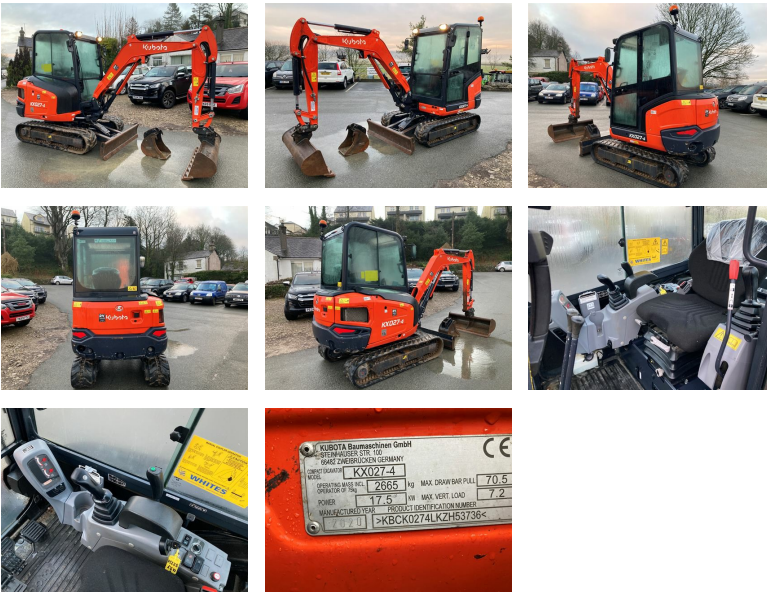

## Kubota KX027-4 excavator

REF: 53736 DEPOT: LEVENS

**£23,500** + VAT

BRAND: KUBOTA

YEAR	HOURS/MILES	WEIGHT
2020	935	2665

### Key features

- 2.7 tonne
- Manual hitch
- Hammer lines
- 2 speed tracking
- Blade
- Rubber tracks
- Anti-theft system
- C/w 3 buckets

*Note: We move machines to keep them in good working order. Hours are approximate.*